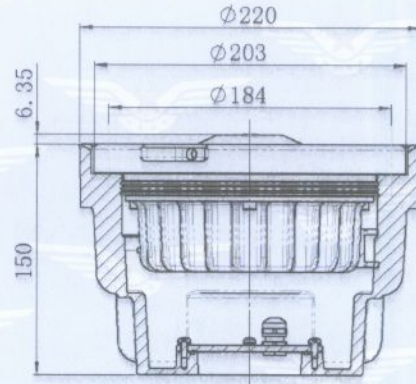

- 1.上盖
- 2.侧边密封圈
- 3.全向棱镜
- 4.全向棱镜密封套
- 5.棱镜垫片
- 6.LED光源
- 7.棱镜压板
- 8.棱镜密封垫
- 9.LED驱动组件
- 10.内盖
- 11.气门芯密封圈
- 12.气门芯
- 13.A6插头(含插座)