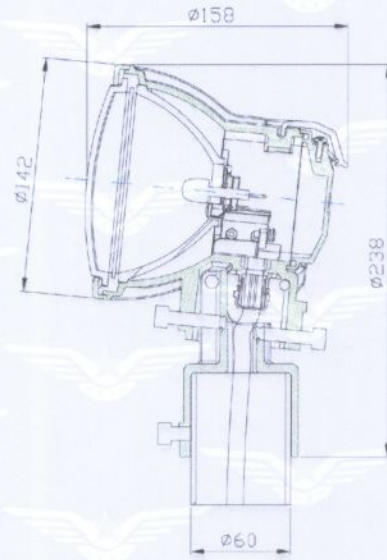

光源 Lamp	PK30d 预聚焦卤钨灯泡 Prefocus Halogen Lamp, 100W
光源额定寿命 Lamp Rated Life	1000h@6.6A
灯体材料 Light Body Material	铸铝合金 Cast Aluminum Alloy

备注 Notes:

1. 设备详细外观及性能指标作为本证书的一部分打印于本证书背面
Appearance and specifications of the equipment are printed overleaf as part of this certificate
2. 下列方框内的登记记录表示本证书所示内容发生了变更, 变更具体内容打印于本证书背面
Records sealed below on the blanks indicate revisions of this certificate with explanations printed overleaf

--	--	--	--	--

颁发日期:
Issue Date:

2011-01-10

垂直度数
vertical

要求最小125cd
MIN 125 cd Required

要求最小250cd
MIN 250 cd Required

要求最小1250cd, 平均2500cd
MIN 1,250 cd Required
MIN Average 2,500 cd required

水平度数
horizontal